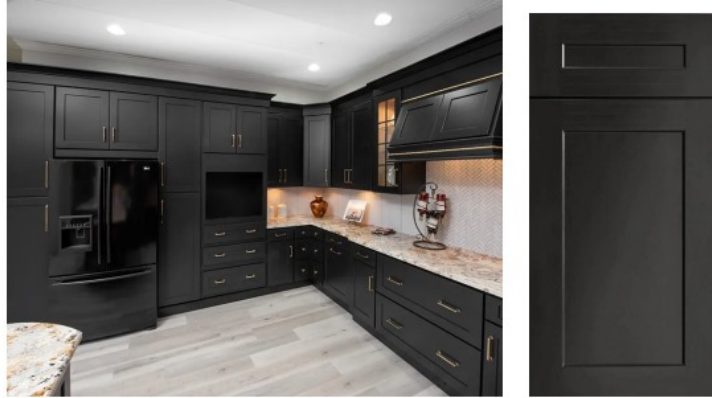

RTA

CABINET STORE

December 22, 2024

Onyx Black Shaker Kitchen Cabinets Price List

Sink base		
Model #	Item	Price
SB-FSB30	Black Shaker Farm Sink Base Cabinet - 30"W x 34-1/2"H x 24"D	\$305.39
SB-SBF4242	Black Shaker Corner Sink Front Floor - 42"W X 42"W X 23-1/4"D	\$70.47
SB-VSD48	Black Shaker Vanity Sink Combo Base Cabinet - 48"W X 21"D X 34-1/2"H	\$549.43
SB-V3621DL	Black Shaker Vanity Sink Base - 36"W X 21"D X 34-1/2"H (Left)	\$506.37
SB-V3621DR	Black Shaker Vanity Sink Base - 36"W X 21"D X 34-1/2"H (Right)	\$506.37
SB-VSD42	Black Shaker Vanity Sink Combo Base Cabinet - 42"W X 21"D X 34-1/2"H	\$500.71
SB-V3021DL	Black Shaker Vanity Sink Base - 30"W X 21"D X 34-1/2"H (Left)	\$457.21
SB-V3021DR	Black Shaker Vanity Sink Base - 30"W X 21"D X 34-1/2"H (Right)	\$457.21
SB-VSD36	Black Shaker Vanity Sink Combo Base Cabinet - 36"W X 21"D X 34-1/2"H	\$451.55
SB-VS36	Black Shaker Vanity Sink Base Cabinet - 36"W X 21"D X 34-1/2"H	\$358.02
SB-VS27	Black Shaker Vanity Sink Base Cabinet - 27"W X 21"D X 34-1/2"H	\$291.46
SB-VS24	Black Shaker Shaker Vanity Sink Base Cabinet - 24"W X 21"D X 34-1/2"H	\$271.02
SB-DCSF42	Black Shaker Corner Sink Base Front - 26-1/4"W X 30"H	\$154.87
SB-FSB36	Black Shaker Farm Sink Base 36"	\$371.07
SB-SB36	Black Shaker Sink Base - 36"W X 24"D X 34-1/2"H-2 False Drawers	\$371.07
SB-SB33	Black Shaker Sink Base - 33"W X 24"D X 34-1/2"H-2 False Drawers	\$365.85