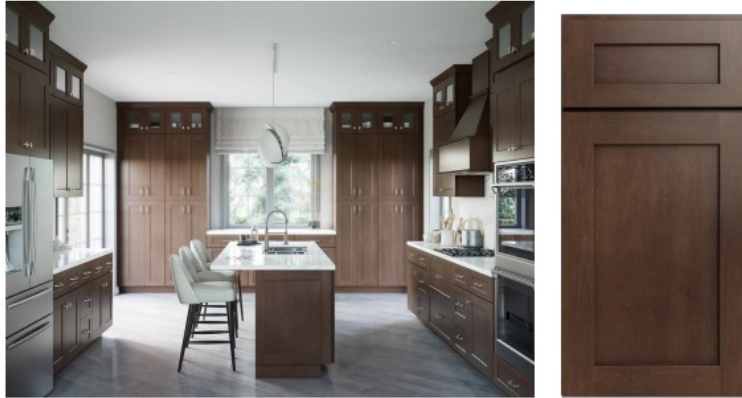

RTA

CABINET STORE

July 27, 2024

Grizzly Shaker Kitchen Cabinets Price List

Sink base

Model #	Item	Price
SK-CSF42	Grizzly Shaker Corner Sink Front for 42" Space - 27" W	\$220.54
SK-FSB36	Grizzly Shaker Farm Sink Base Cabinet - 36" W	\$518.62
SK-SB30	Grizzly Shaker Sink Base Cabinet - 30" W	\$396.61
SK-SB33	Grizzly Shaker Sink Base Cabinet - 33" W	\$420.12
SK-SB36	Grizzly Shaker Sink Base Cabinet - 36" W	\$431.56
SK-SB42	Grizzly Shaker Sink Base Cabinet w/ Center Stile - 42" W	\$495.11
SK-SB48	Grizzly Shaker Sink Base Cabinet w/ Center Stile - 48" W	\$573.29
SK-VSB36	Grizzly Shaker Vanity Sink Base - 36" W	\$592.36
SK-VSB42	Grizzly Shaker Vanity Sink Base - 42" W	\$655.92
SK-VSB48	Grizzly Shaker Vanity Sink Base - 48" W	\$732.83
SK-VSBDL30	Grizzly Shaker Vanity Sink Base Left Drawer Stacking Cabinet - 30" W	\$551.04
SK-VSBDL36	Grizzly Shaker Vanity Sink Base Left Drawer Stacking Cabinet - 36" W	\$650.84
SK-VSBDR30	Grizzly Shaker Vanity Sink Base Right Drawer Stacking Cabinet - 30" W	\$551.04
SK-VSBDR36	Grizzly Shaker Vanity Sink Base Right Drawer Stacking Cabinet - 36" W	\$650.84