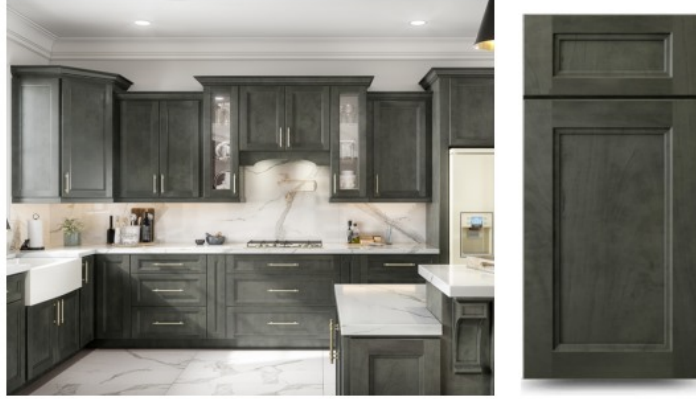

RTA

CABINET STORE

December 21, 2024

Smokey Grey Kitchen Cabinets Price List

Sink base		
Model #	Item	Price
SM-FA2421	Smokey Grey Vanity Sink Base 24"W X 21"D x 34 1/2"H	\$333.91
SM-FA3021	Smokey Grey Vanity Sink Base 30" X 21"D x 34 1/2"H	\$435.50
SM-SB24	Smokey Grey Sink Base 24"	\$376.45
SM-SB27	Smokey Grey Sink Base 27"	\$439.37
SM-SB30	Smokey Grey Sink Base 30"	\$453.97
SM-SB33	Smokey Grey Sink Base 33"	\$500.16
SM-SB36	Smokey Grey Sink Base 36"	\$514.91
SM-SB36-S	Smokey Grey Farm Sink Base Cabinet 36"	\$514.91
SM-SB42	Smokey Grey Sink Base 42"	\$566.16

Microwave		
Model #	Item	Price
SM-BMC27	Smokey Grey Base Built In Microwave Cabinet 27"	\$469.80
SM-WMC3018	Smokey Grey Microwave Open Shelf 30" X 18" X 17 3/4"	\$238.63

Filler		
Model #	Item	Price
SM-BF3	Smokey Grey Base Filler 3" X 34 1/2"	\$63.04
SM-BF6	Smokey Grey Base Filler 6" X 34 1/2"	\$112.17
SM-PCVFF3	Smokey Grey Fluted Filler 3" X 96"	\$74.05
SM-WF1.596	Smokey Grey Tall Filler 1 1/2" X 96"	\$54.21
SM-WF330	Smokey Grey Wall Filler 3" X 30"	\$24.68
SM-WF336	Smokey Grey Wall Filler 3" X 36"	\$25.68
SM-WF342	Smokey Grey Wall Filler 3" X 42"	\$30.49
SM-WF396	Smokey Grey Tall Filler 3" X 96"	\$78.38
SM-WF630	Smokey Grey Wall Filler 6" X 30"	\$44.97
SM-WF636	Smokey Grey Wall Filler 6" X 36"	\$52.23
SM-WF642	Smokey Grey Wall Filler 6" X 42"	\$59.54