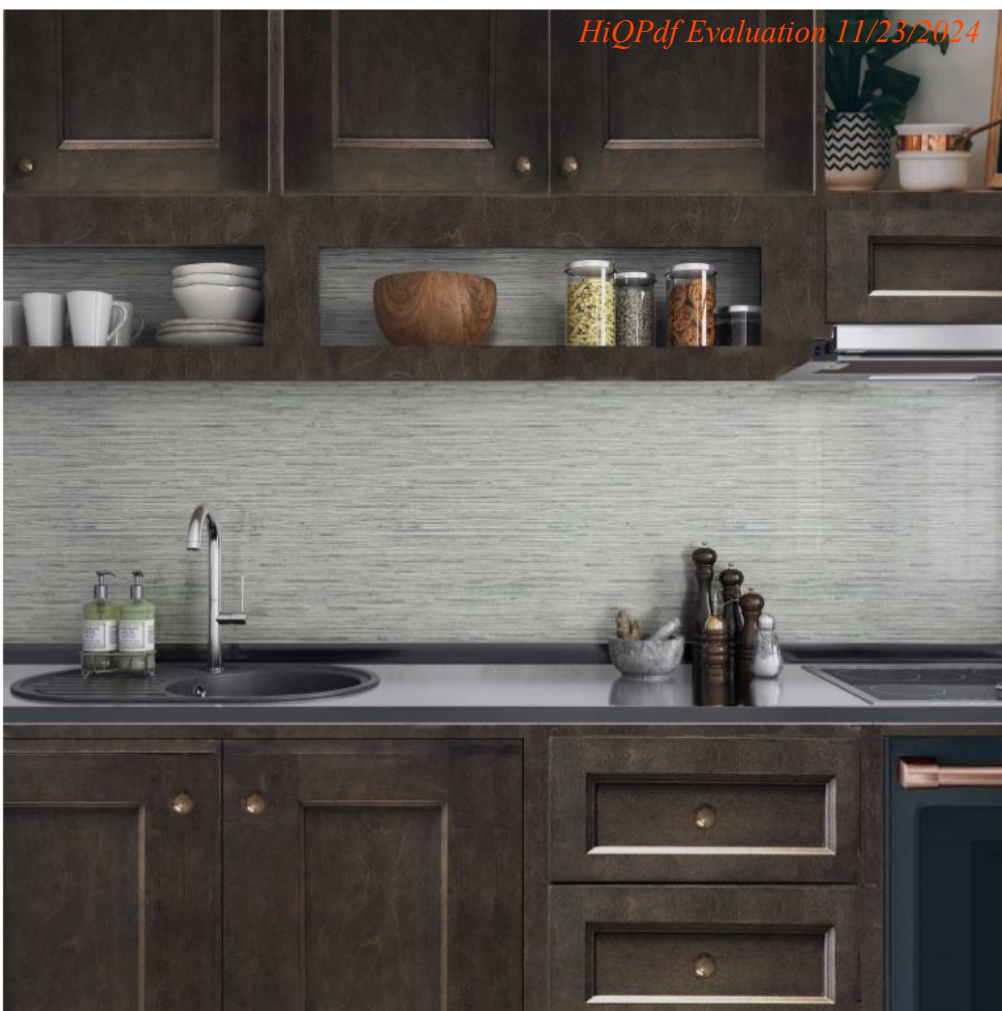

Why Choose RTA Cabinet Store?

- Lowest Price Guarantee*
- Easy to Assemble Cabinets
- Large In-Stock Selection
- Rubber Wood Face Frames
- Strong 1/2" Plywood Sides
- Fast Shipping Times
- In-Store Pick-Up Available
- Truck Terminal Pick-Up Available
- Free Online Kitchen Design Tool

* Visit our website for details

Basic Kitchen
Starting at Only \$2,341.00

Florence Slate Shaker Kitchen Cabinets

This transitional door complements a range of styles from modern to vintage to traditional. The soft gray color brings modern charm that can be used for an entire kitchen or as an island accent.

Florence Slate Shaker Kitchen Cabinets Features

- *Drawer Construction: Dovetailed*
- *Finish/Color: Slate*
- *Drawer Glides: Soft-Closing Undermount, Full Extension*
- *Face Frame: Solid Wood*
- *Drawer Box: 5/8" Solid Wood*
- *Overlay: Full*
- *Shelves: 3/4" Plywood*
- *Hinges: Concealed with Soft Close*