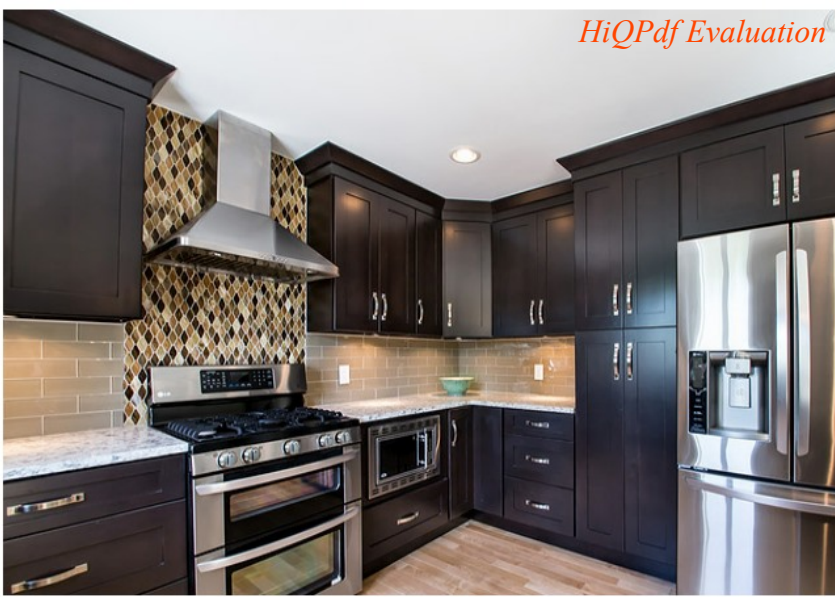

### Why Choose RTA Cabinet Store?

- Lowest Price Guarantee\*
- Easy to Assemble Cabinets
- Large In-Stock Selection
- Rubber Wood Face Frames
- Strong 1/2" Plywood Sides
- Fast Shipping Times
- In-Store Pick-Up Available
- Truck Terminal Pick-Up Available
- Free Online Kitchen Design Tool

\* Visit our website for details

**Basic Kitchen**  
Starting at Only \$2,041.00

### Sable Shaker Kitchen Cabinets

The Sable Shaker kitchen cabinet line has a rich espresso finish with full-extension, soft-closing drawers.

#### Sable Shaker Kitchen Cabinets Features

- *Drawer Glides: Full Extension with Soft Close*
- *Finish/Color: Espresso*
- *Overlay: Full*
- *Shelves: 3/4" Plywood*
- *Hinges: Concealed with Soft Close*